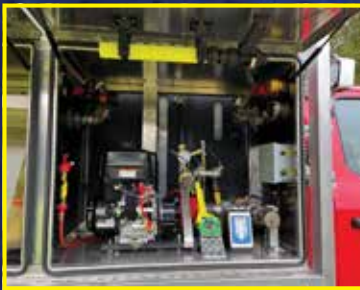

250 PSI Pump - 100ft Live Reel

Slide Out Rescue Tool Tray

It's a full wet rescue and a full Type-6 Brush Truck.

**CALL FOR
OPTIONS**

**RAW: POWER
RAW: SAVINGS**
**2 MISSIONS
1 VEHICLE**
NFPA requires water at any
extracation. why pay for and
maintain 2 pieces of Apparatus when
you can get the job done with one!

CUSTOM SKID UNITS • CAFS • BRUSH TRUCKS • SQUADS • RESCUES • C-1

KICKASHSKID.com
PO BOX 425 BLAIRSTOWN, NJ 07825
1.844.4KICKASH(454.2527)
sales@kickashskid.com

RAW

RAW

RAW RESCUE AND WILDLAND

CHASSIS

2026 Ford F-550 4x4 Crew Cab - Race Red
6.7 Liter Diesel
19,500 GVW
10 Speed Auto Trans
Cruise Control
4.10 Limited Slip Rear
Dual Batteries
Dual Alternators
40-Gal Fuel Tank
A/C
Special Fire Emissions Pkg
Trailer Tow Package w/Brake Control
120V 400W Outlet
Skid Plates
AM / FM / MP3 U-Connect 8" Touch Screen
Power Heated Tow Mirrors
Snowplow Prep Package
Upfitter Switches
Power Doors and Windows
Back Up Camera
Keyless Entry

PUMP/TANK

300 gallon Lifetime Warranty Poly Tank
10 Gallon Foam Tank
Overboard draft 3 x 2" x 6' Suction hoses w/FVS
Wick SI-300 Pump in P/S Front Compartment 250PSI Max / 90 GPM Max
100 Ft Cap 12VDC Reel in P/S Underbody Compartment
1" x 100" Boostlite Reel Hose w/ Field Repairable Couplings
Trident Foamate
LED Water Level Gauges @ Pump and Cab Console
2x 8 GPM Ground Sweeps w/ In-Cab Switches
100% S/S Manifold
100% S/S Plumbing
100% S/S Hardware